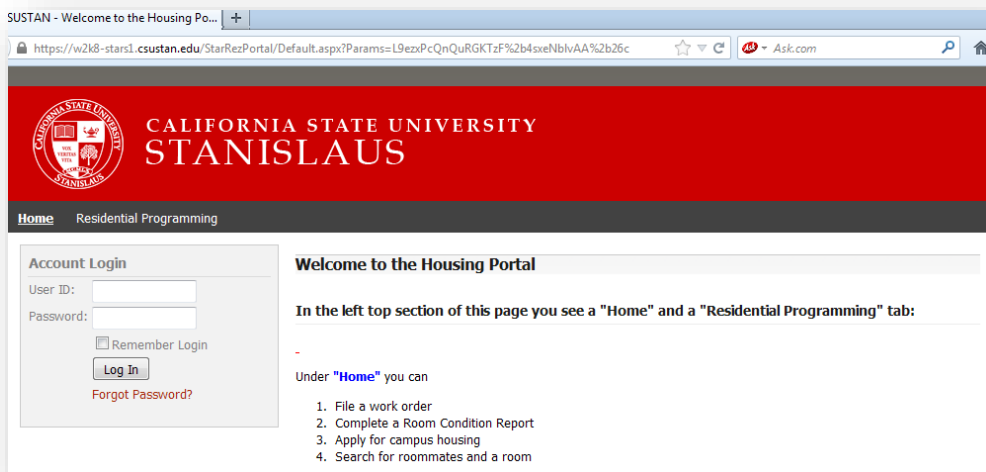

3 easy steps to view your Room Selection Timeslot

1) Log into the [Housing Portal](#)

2) Select your completed 2013-14 Housing Application

3) View your room selection timeslot