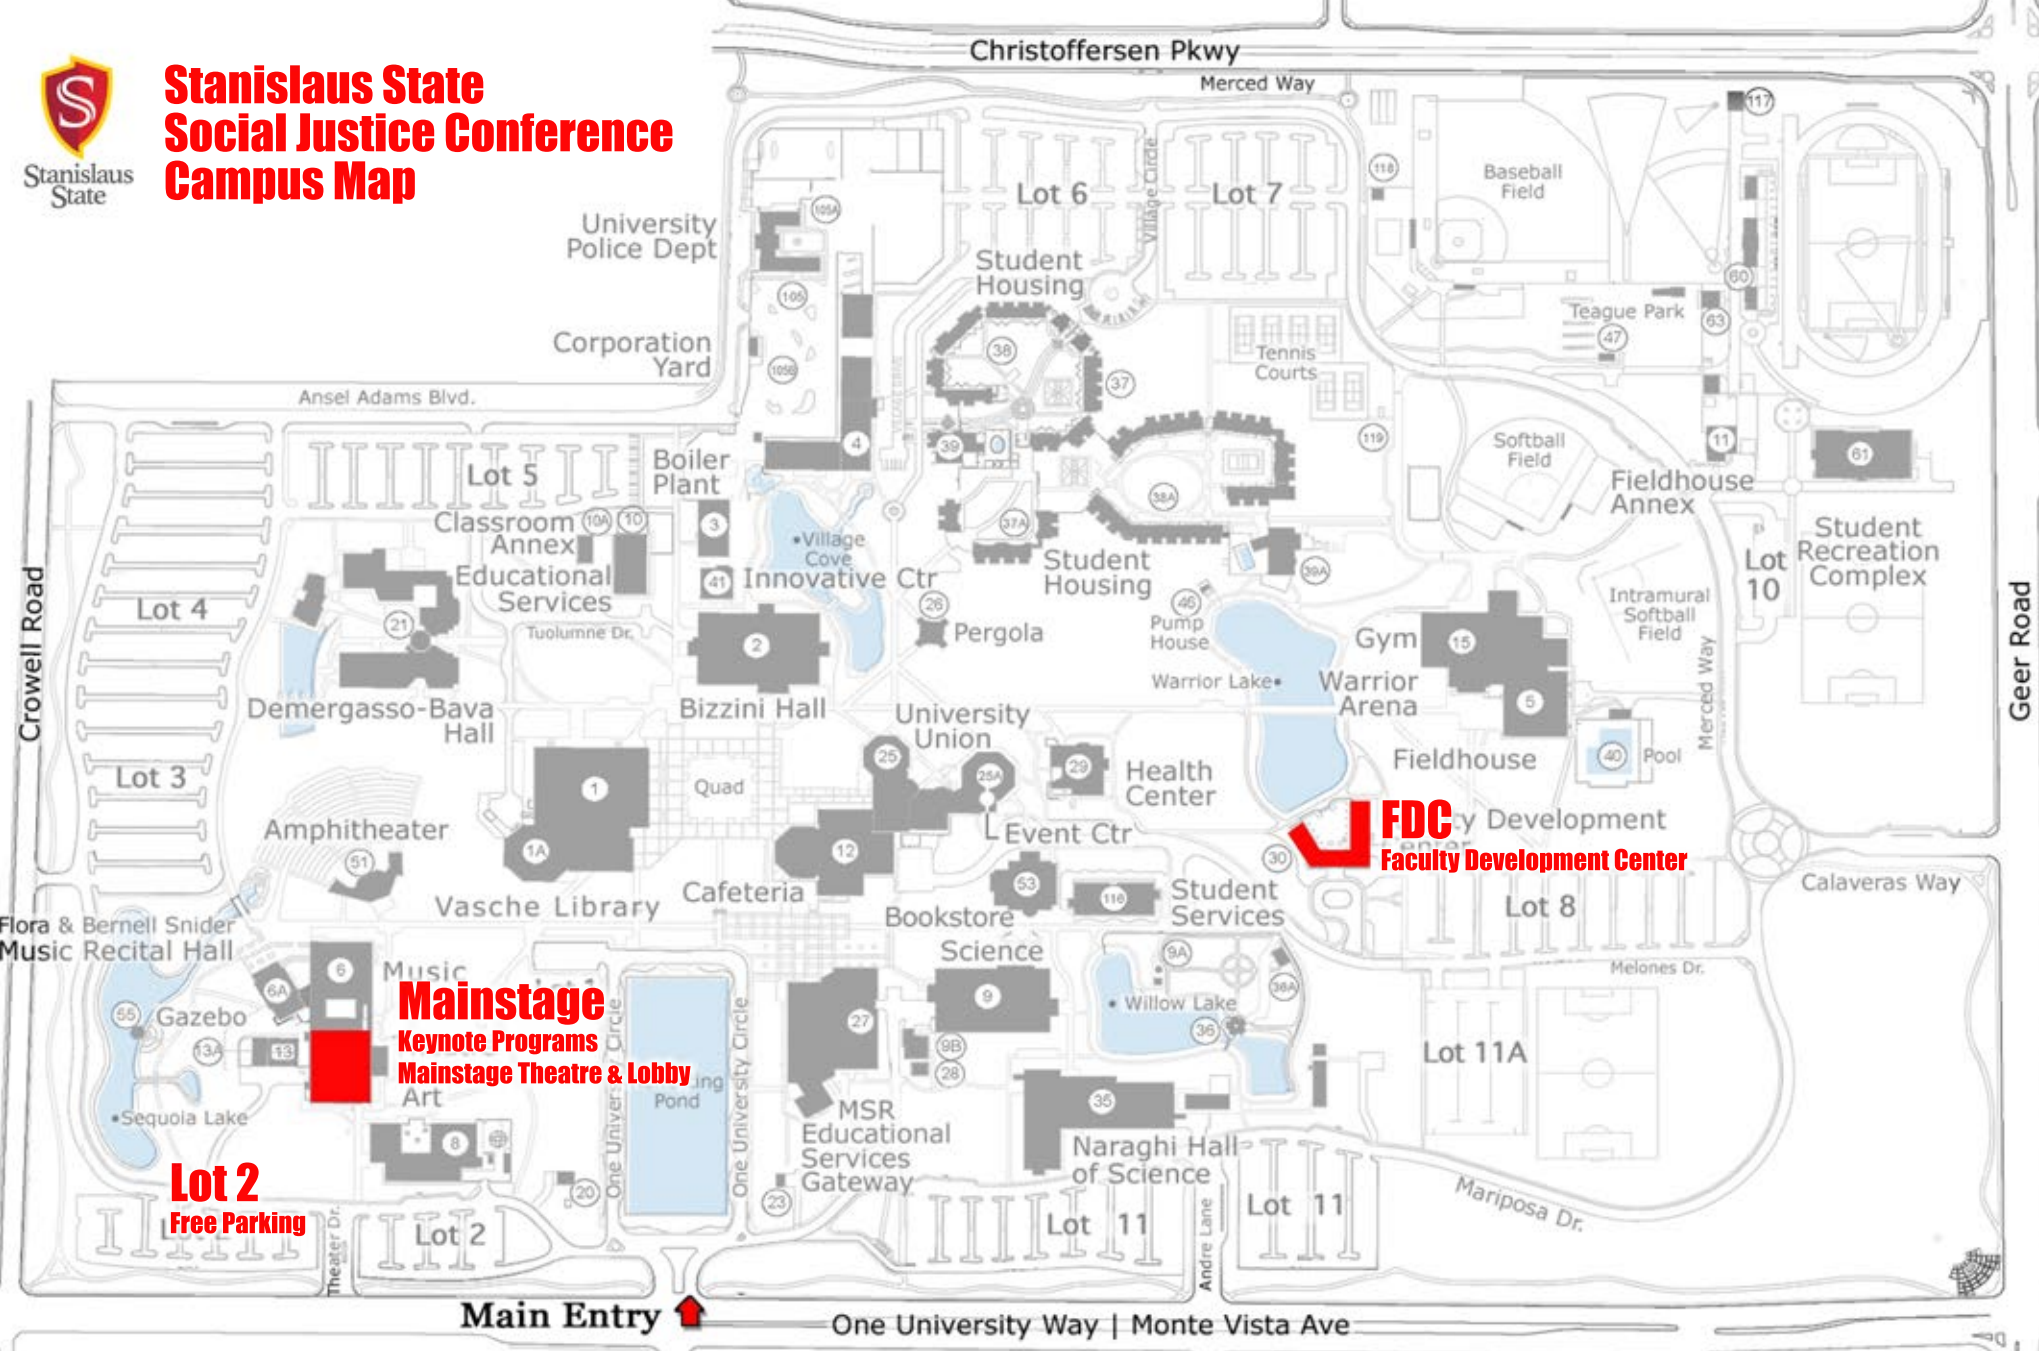

Stanislaus State

# Stanislaus State Social Justice Conference Campus Map

**Mainstage**  
Keynote Programs  
Mainstage Theatre & Lobby

**Lot 2**  
Free Parking

**FDC**  
Faculty Development Center

**Main Entry** ↑

One University Way | Monte Vista Ave