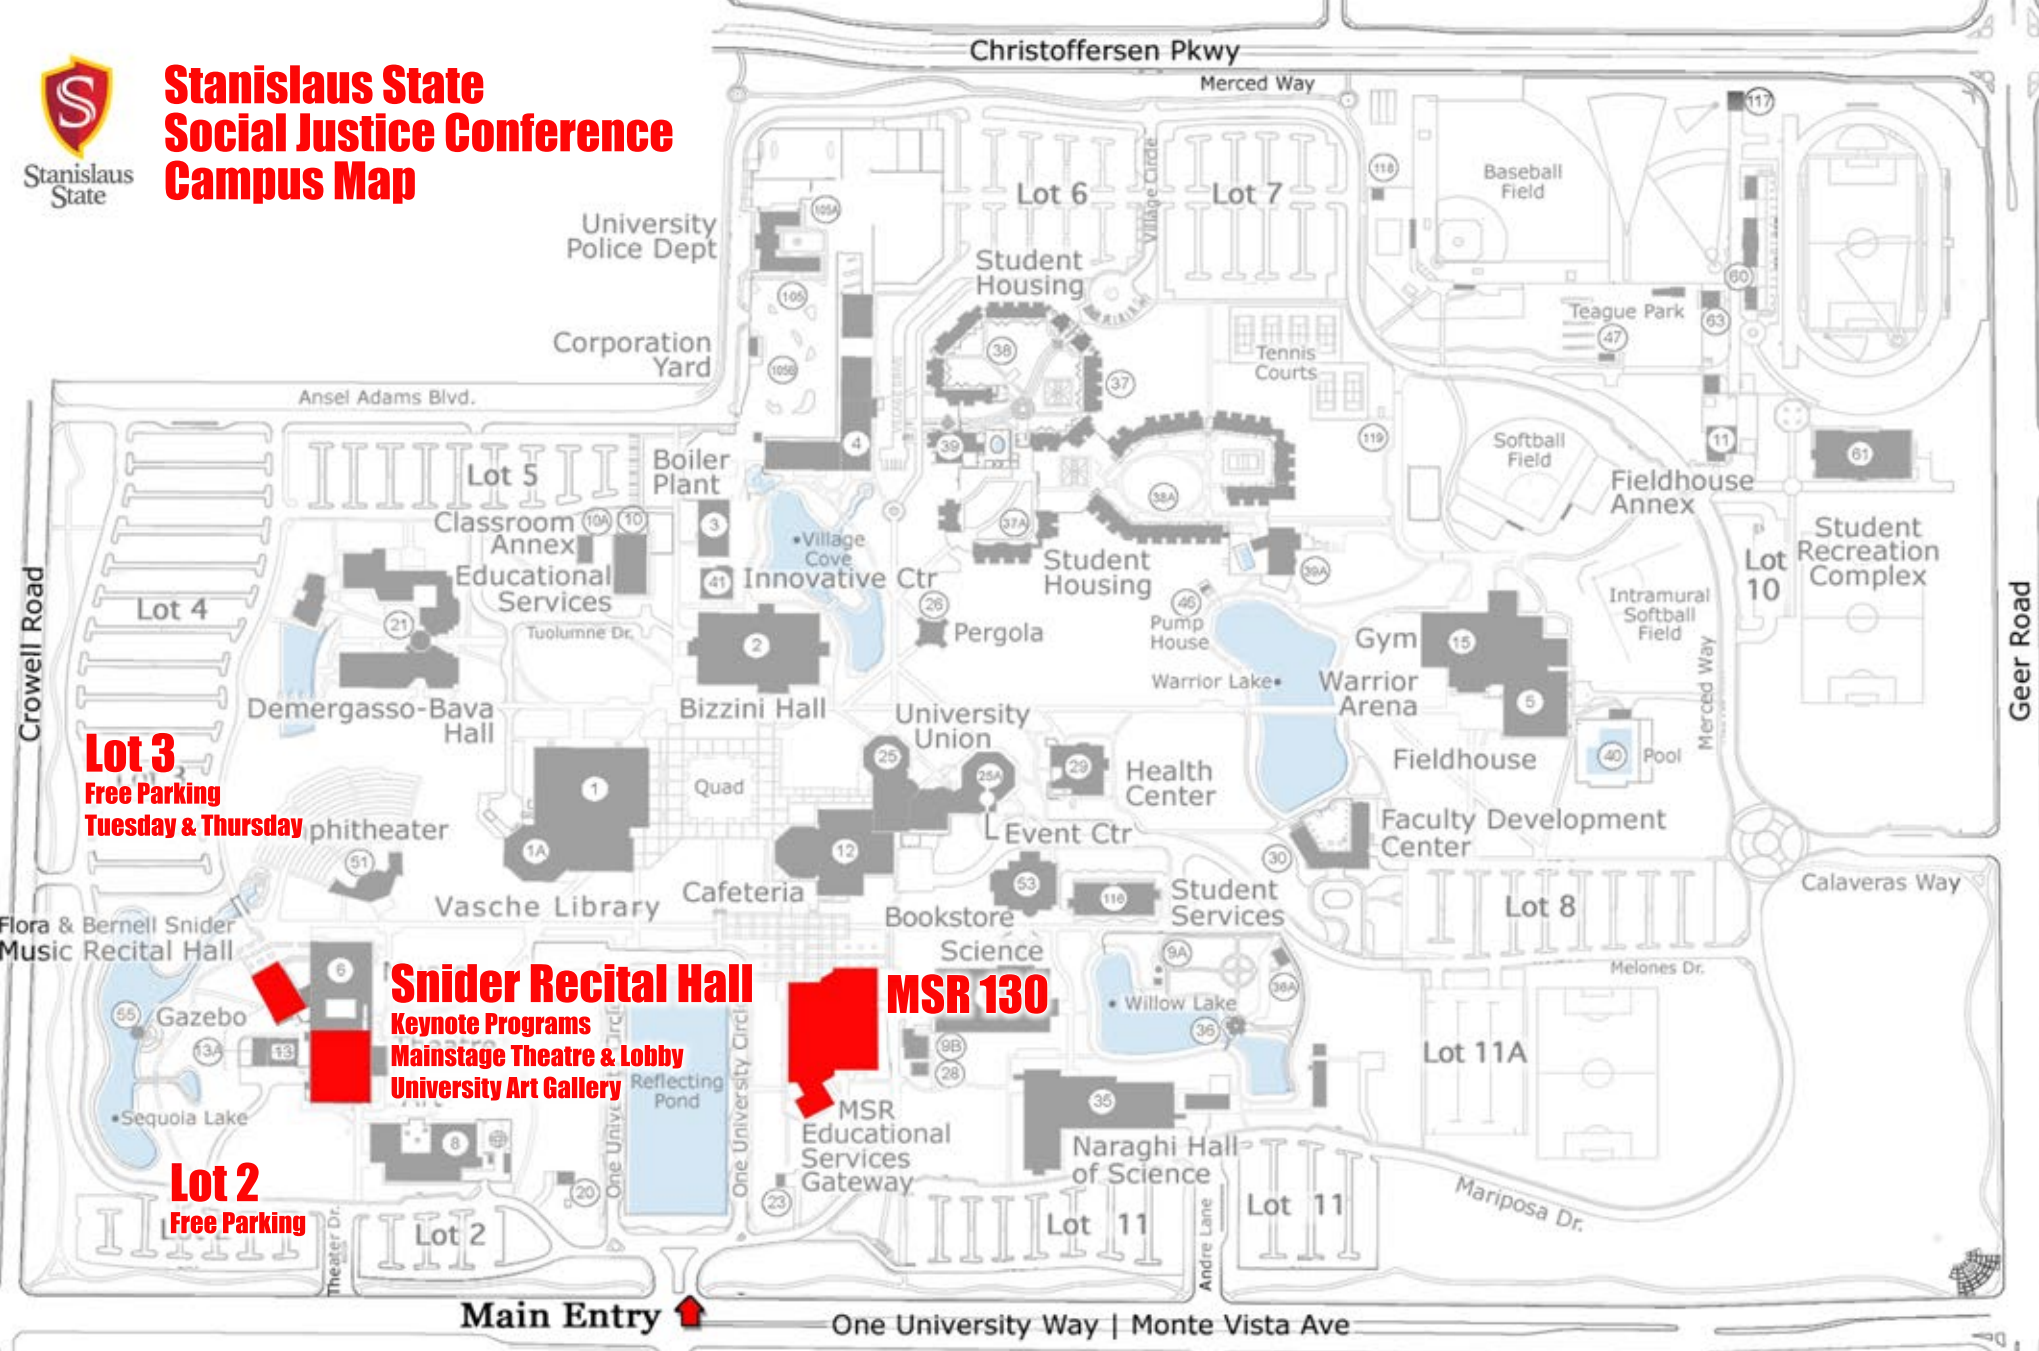

Stanislaus State

Stanislaus State Social Justice Conference Campus Map

Lot 3
Free Parking
Tuesday & Thursday

Snider Recital Hall
Keynote Programs
Mainstage Theatre & Lobby
University Art Gallery

Lot 2
Free Parking

MSR 130

MSR Educational Services Gateway

Main Entry

One University Way | Monte Vista Ave