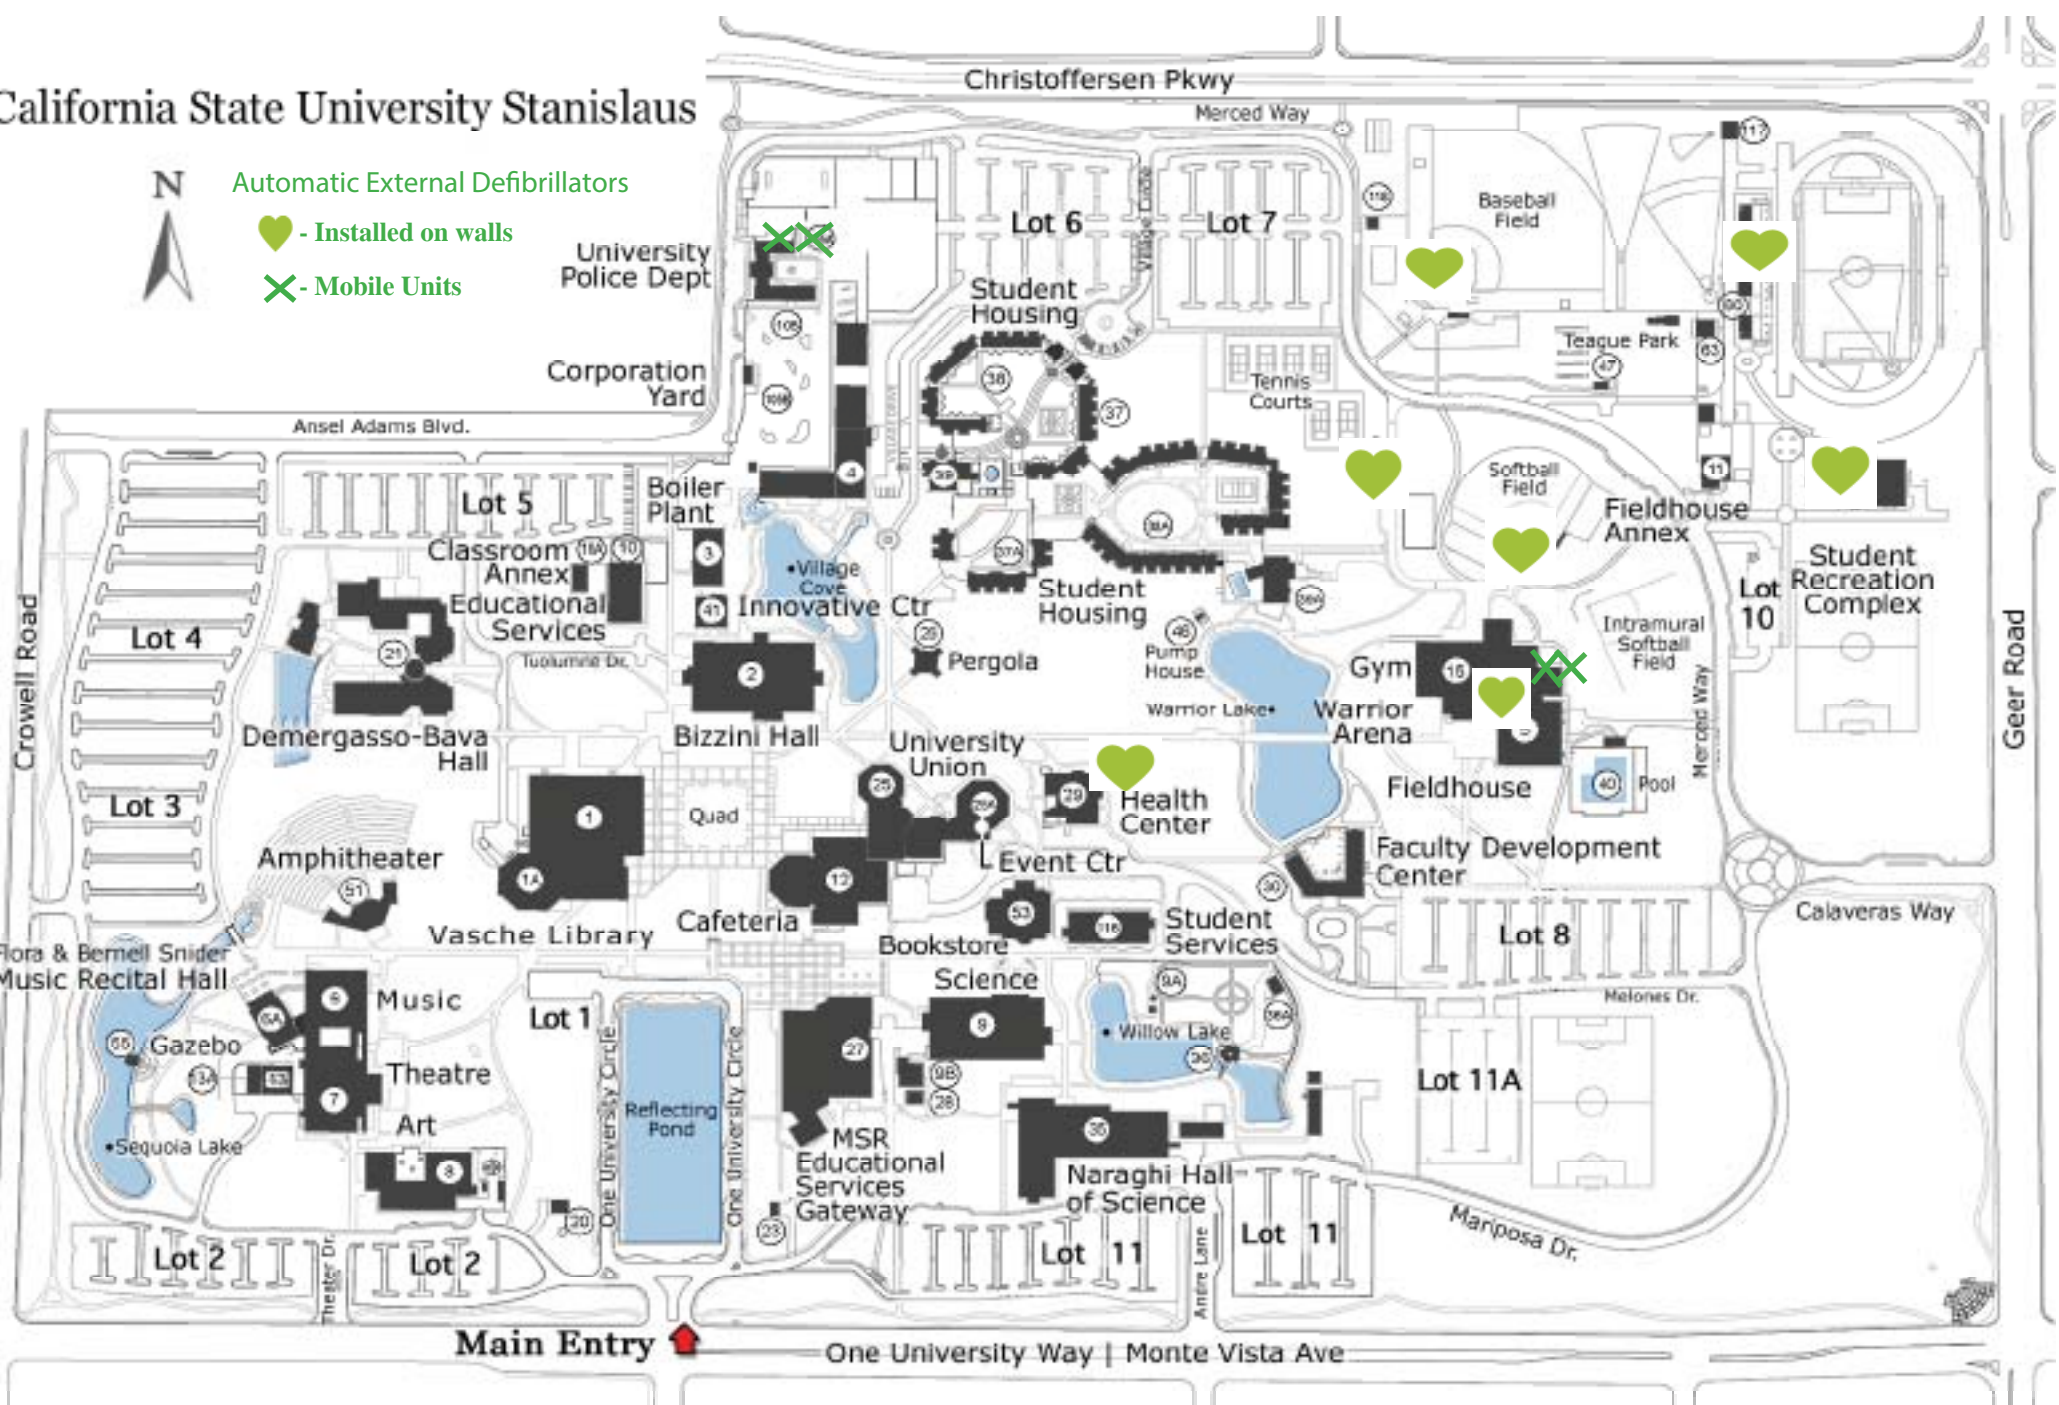

California State University Stanislaus

Automatic External Defibrillators

♥ - Installed on walls

✕ - Mobile Units

Main Entry

One University Way | Monte Vista Ave