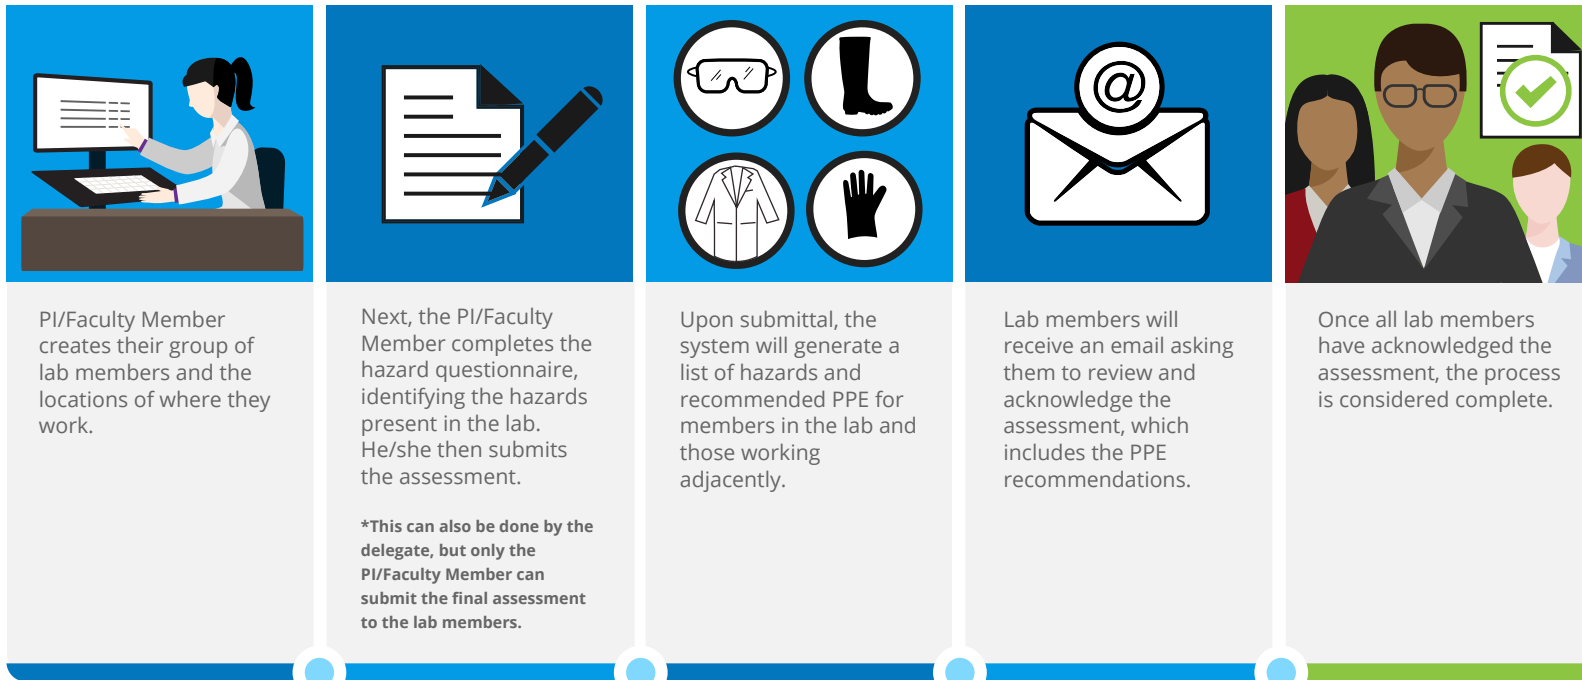

Hazard Assessment Process

<https://csu.risksafety.solutions>

Questions? Please contact us at:
530-638-3375 or service@RiskandSafetySolutions.com