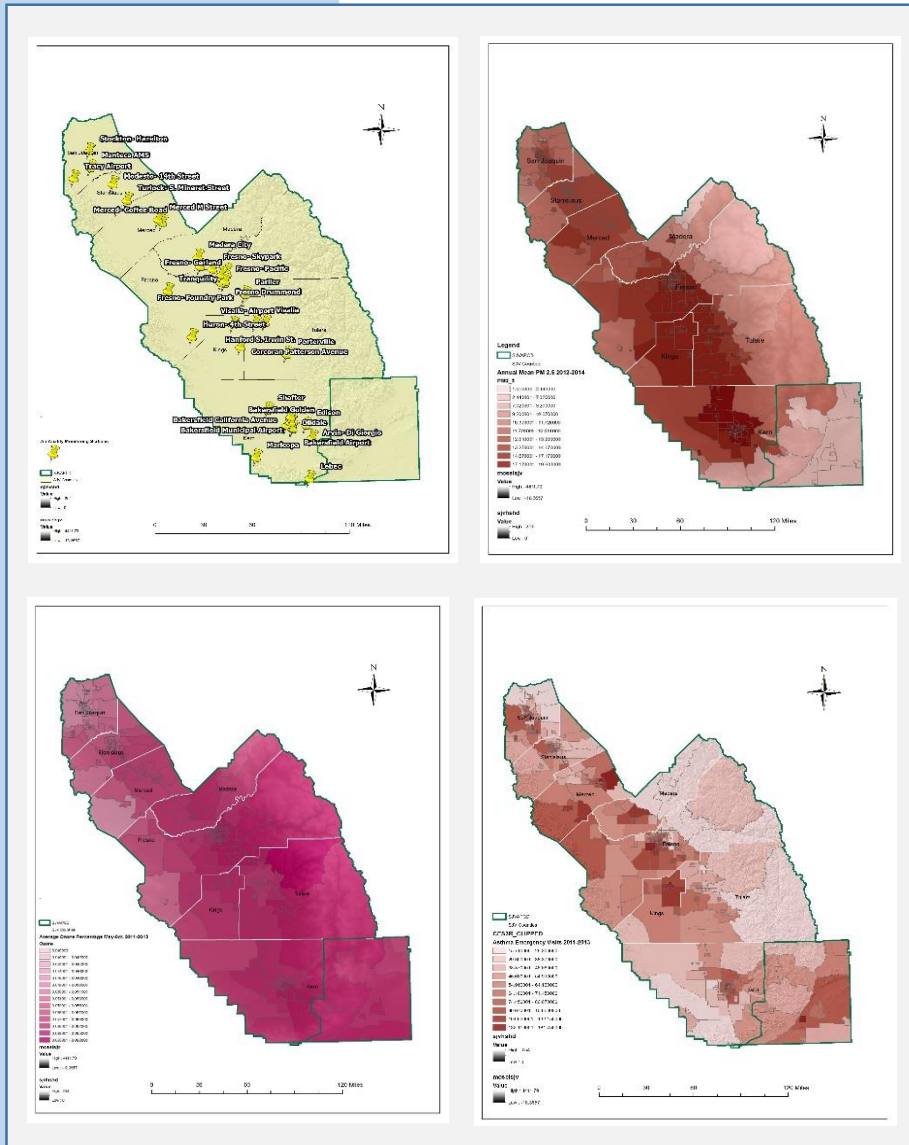

Air Pollution in the San Joaquin Valley

The San Joaquin Valley has some of the most polluted air and accounts for the second worst air quality region in the United States. In the San Joaquin Valley, the mountain ranges trap air pollution in, where an inversion layer forms while keeping air contaminants confined and in high concentrations, especially on warm and hot summer days. Some of the main contributors to air pollution are agriculture, oil drilling operations, large industries, and traffic along interstate 5, and highway 99. There are roughly 3.9 million people in the San Joaquin Valley that are exposed to some of the nation's most polluted air. For example, fine particulate matter known as PM 2.5 causes health problems such as asthma to premature deaths. Also, breathing in ground level ozone is dangerous as it can trigger a variety of health problems like throat irritation, chest pain, and congestion, and can lead to severe lung damage making infants, and the elderly more vulnerable to health effects.

A smoggy day in California's Central Valley in January-2015, Earth Justice

Oil drilling operation in Bakersfield, California- SF Chronicle, 2017

People at Risk In 25 U.S. Cities Most Polluted by Short-term Particle Pollution (24-hour PM_{2.5})