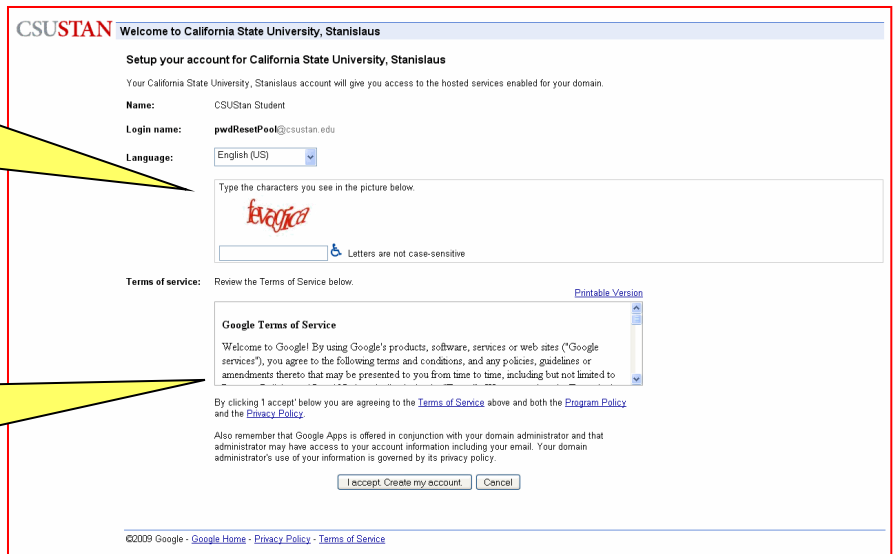

Login using your csustan.edu User name and Password.

User ID = JBond (part of email before the @ sign, i.e. JBond@csustan.edu)

Password = same password you use to login to your student center.

When logging in the first time to gmail, you will need to complete the following steps below to authenticate yourself as a user.

Select the language and type the security code as seen on the screen.

Review the terms of service and click the "I accept" button.