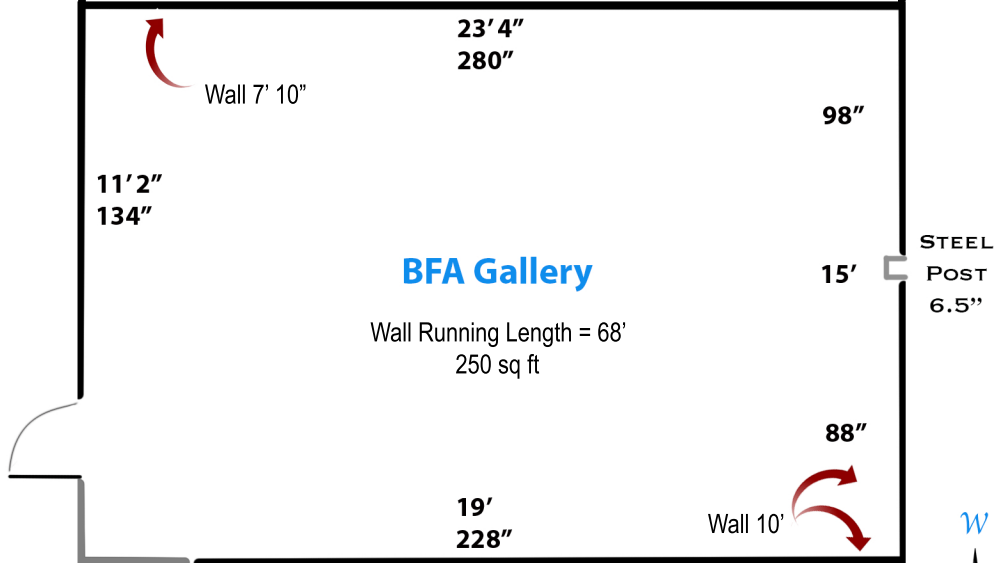

ART SPACE MAIN GALLEY

NORTH/EAST WALLS HEIGHT = 10'
SOUTH/WEST WALLS HEIGHT - 7' 10"