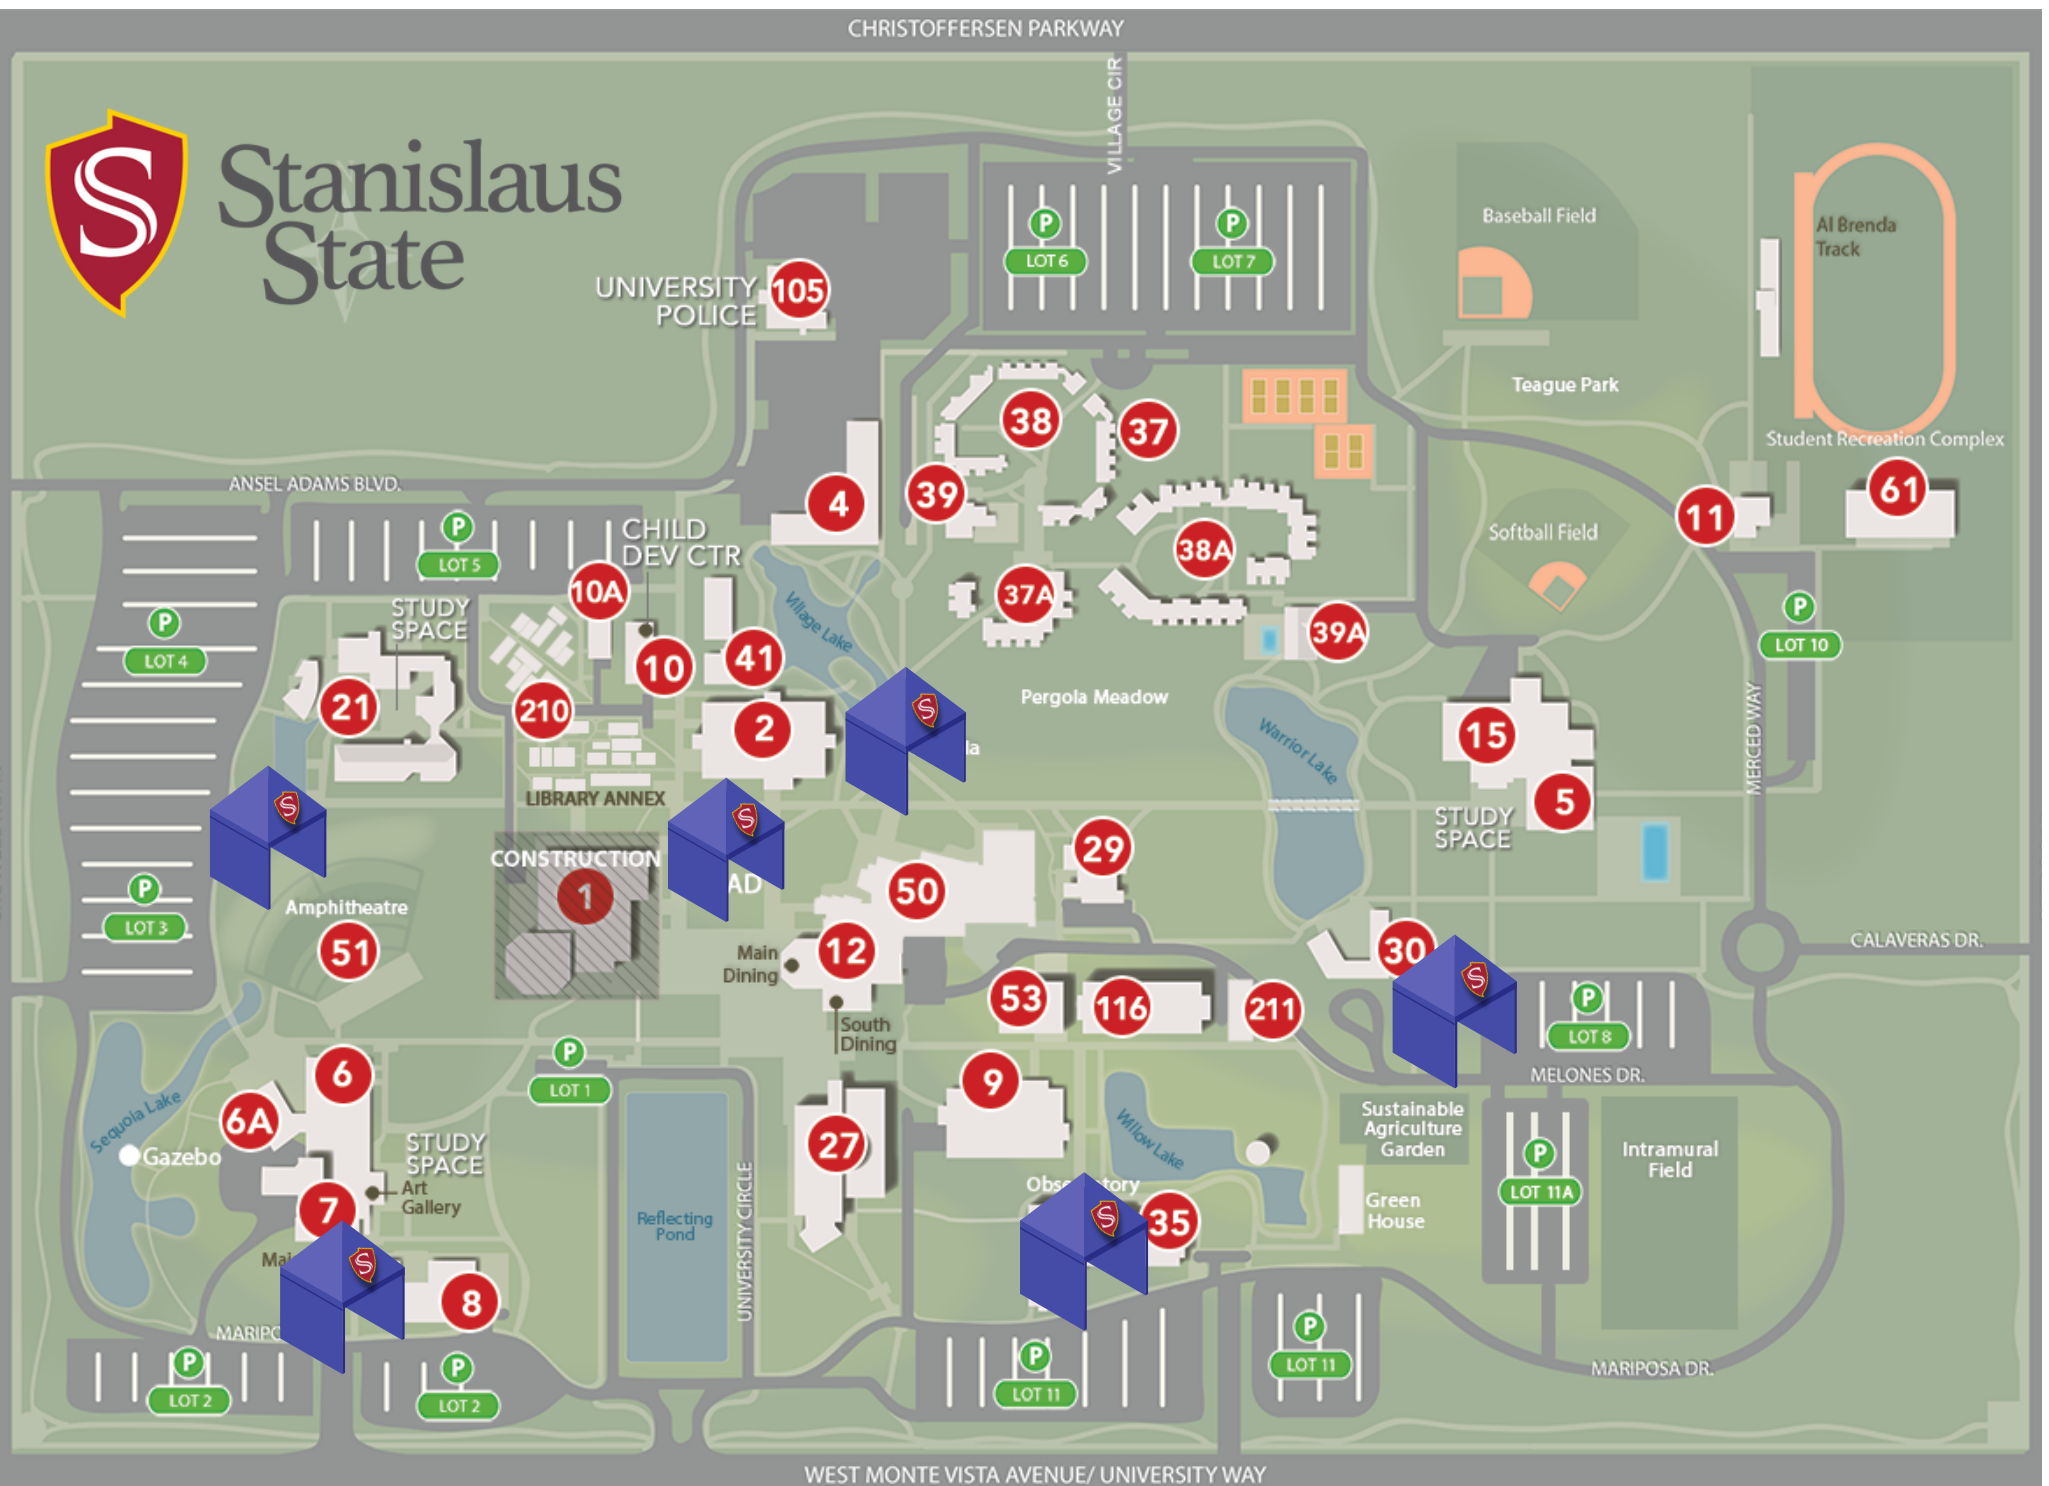

Stanislaus State

LEGEND

Building Numbers & Codes

#	Code	Building Name
1	L	Vasche Library
2	B	Bizzini Hall
4	CY	Corporation Yard
5	F	Fieldhouse
6	M	Music
6A	SRH	Snider Recital Hall
7	D	Theatre/Drama
8	A	Art
9	S	Science 1
10	E	Educational Services
10A	CX	Classroom Annex
11	FX	Fieldhouse Annex
12	C	Main Dining (Cafeteria)
12	C	South Dining
15	FA	Fitzpatrick Arena
21	DBH	Demergasso-Bava Hall
25	--	see University Student Center

#	Code	Building Name
30	FDC	John Stuart Rogers Faculty Development Center
35	N	Naraghi Hall of Science
37-39a	RLV	Residential Life Village/Student Housing
41	IC	Innovative Center
50	SC	University Student Center
50	--	University Bookstore
61	SFC	Student Fitness Center
61	SRC	Student Recreation Complex
105	CS	Campus Services
116	SS	Student Services
210	LX	Library Annex
211	SSX	Student Services Annex
	GR	Golf Range
	O	Outdoor Athletic Facilities
	SB	Softball Field
	SF	Soccer Field

27	MSR	Mary Stuart Rogers Educational Svcs Gateway
29	HC	Health Center

STK	Stockton ("A" prefix are in Acacia Building)
TC	Tennis Courts
TR	Track

= **BOOTH LOCATION**