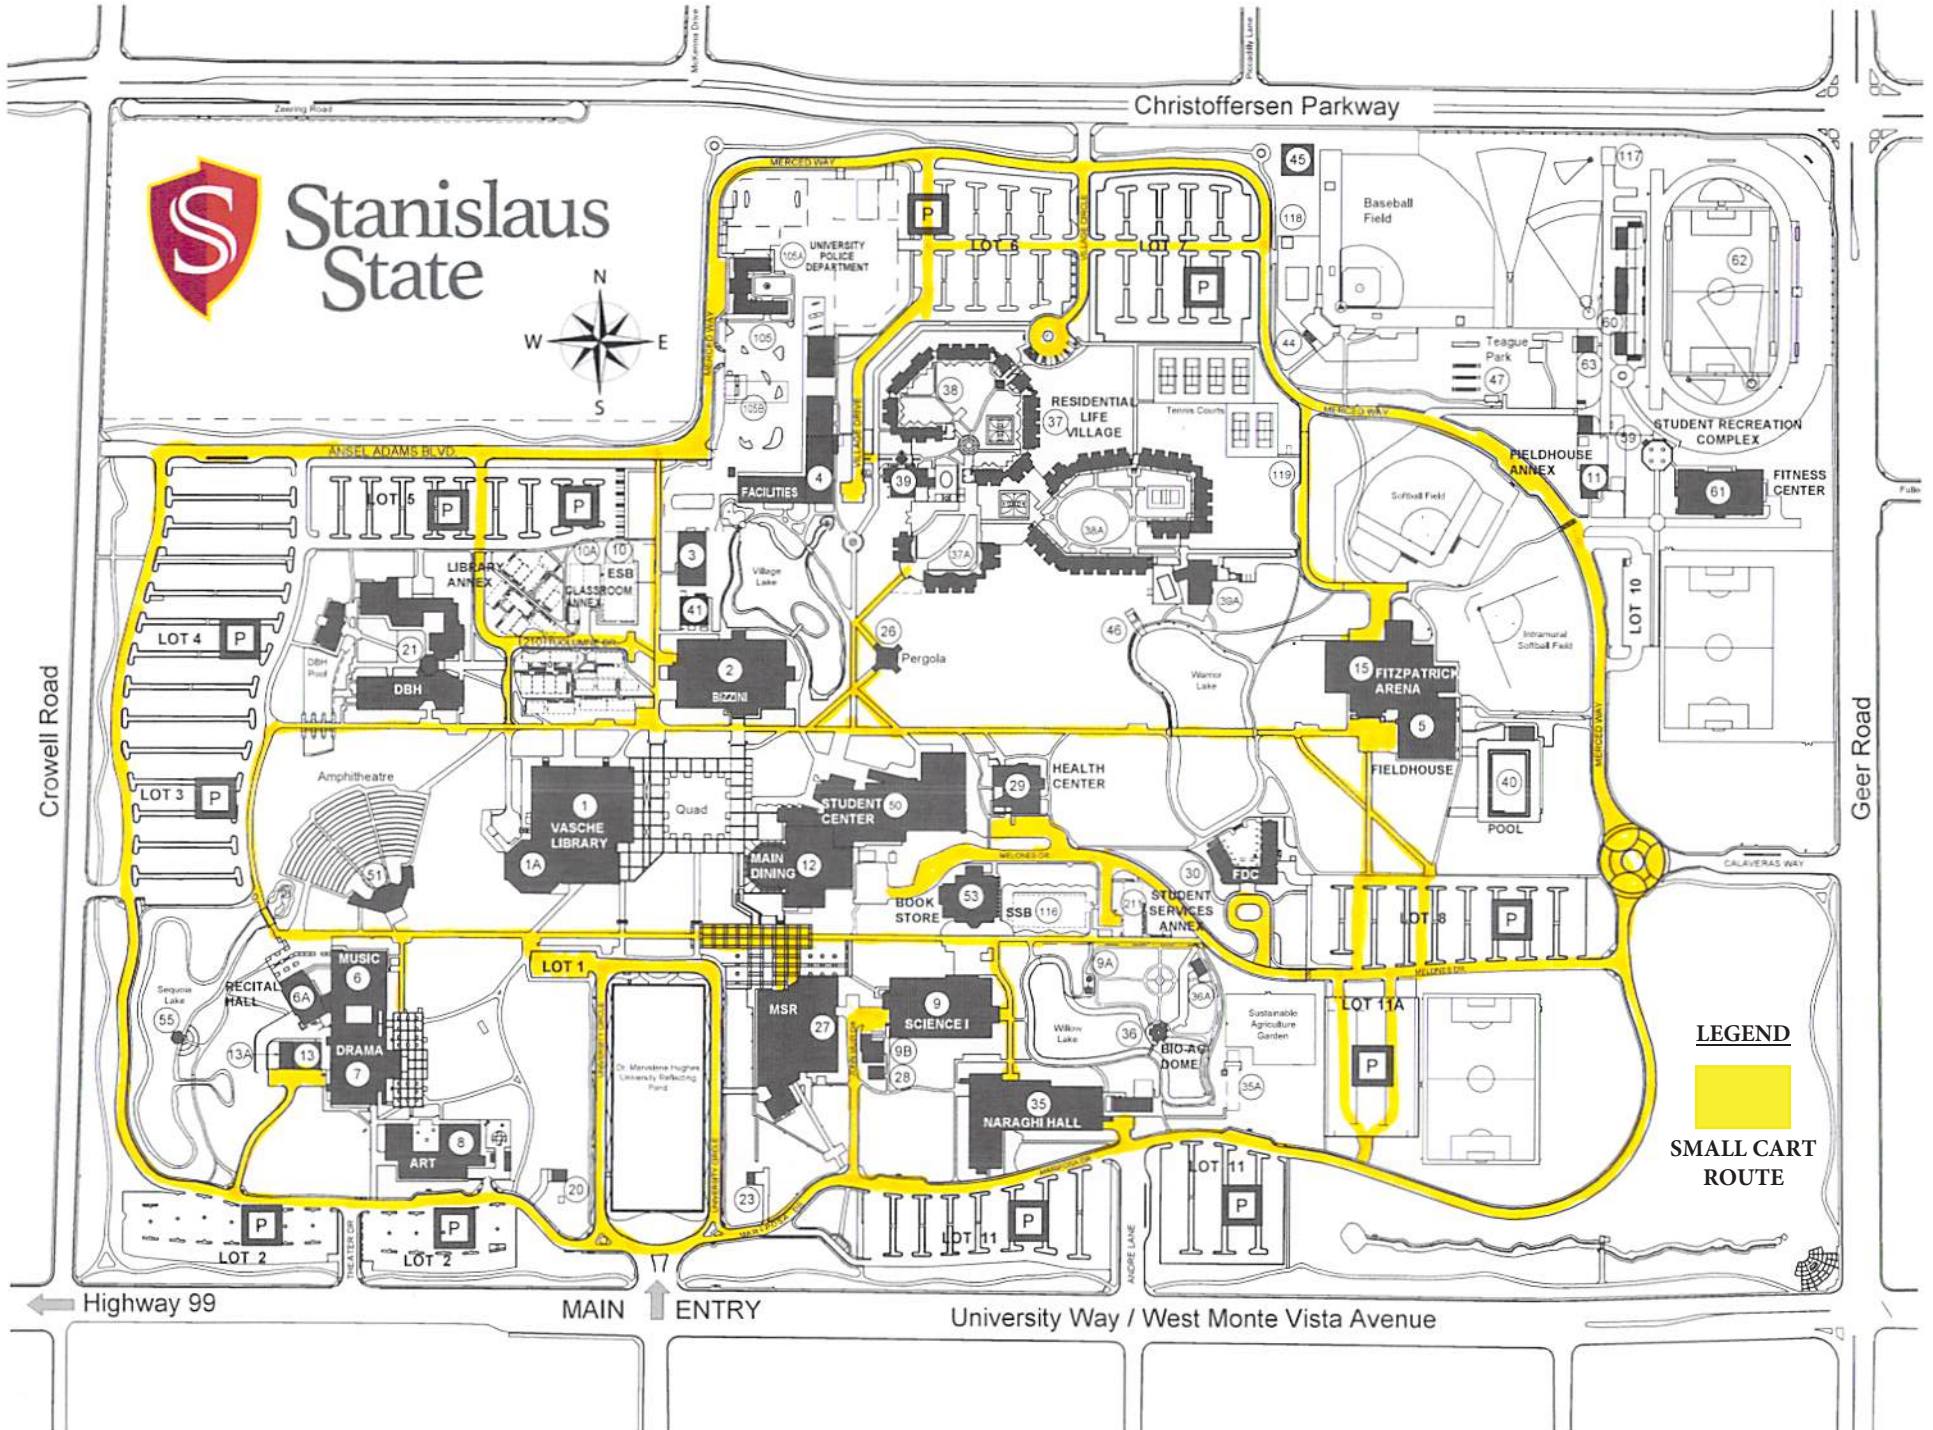

Stanislaus State

LEGEND

SMALL CART ROUTE