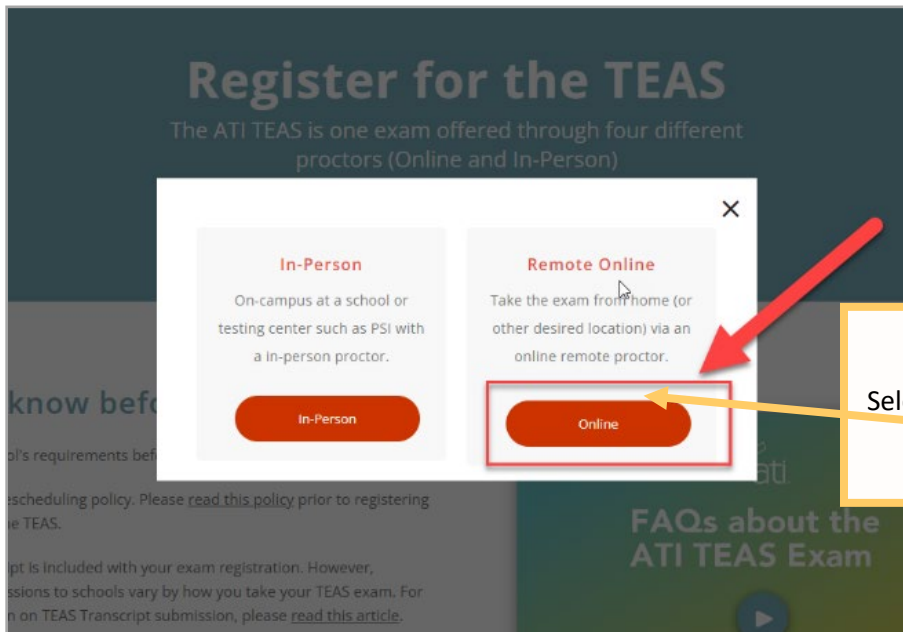

HOW TO REGISTER FOR THE TEAS® ASSESSMENT

1. Log in to your ATI account or create a new student account with ATI at atitesting.com.
2. Navigate to atitesting.com/teas/register to access the ATI student portal to register. Follow the steps below to register for an exam session.

From the atitesting.com TEAS registration page, click **Register Now**

Select **Remote Online** from the exam choices.

Search

TEAS PROCTOR - PROGRAM TYPE *

Select

- ATI Remote Proctor- Nursing
- ATI Remote Proctor- Allied Health
- Institution Remote Proctor- Nursing**
- Institution Remote Proctor- Allied Health