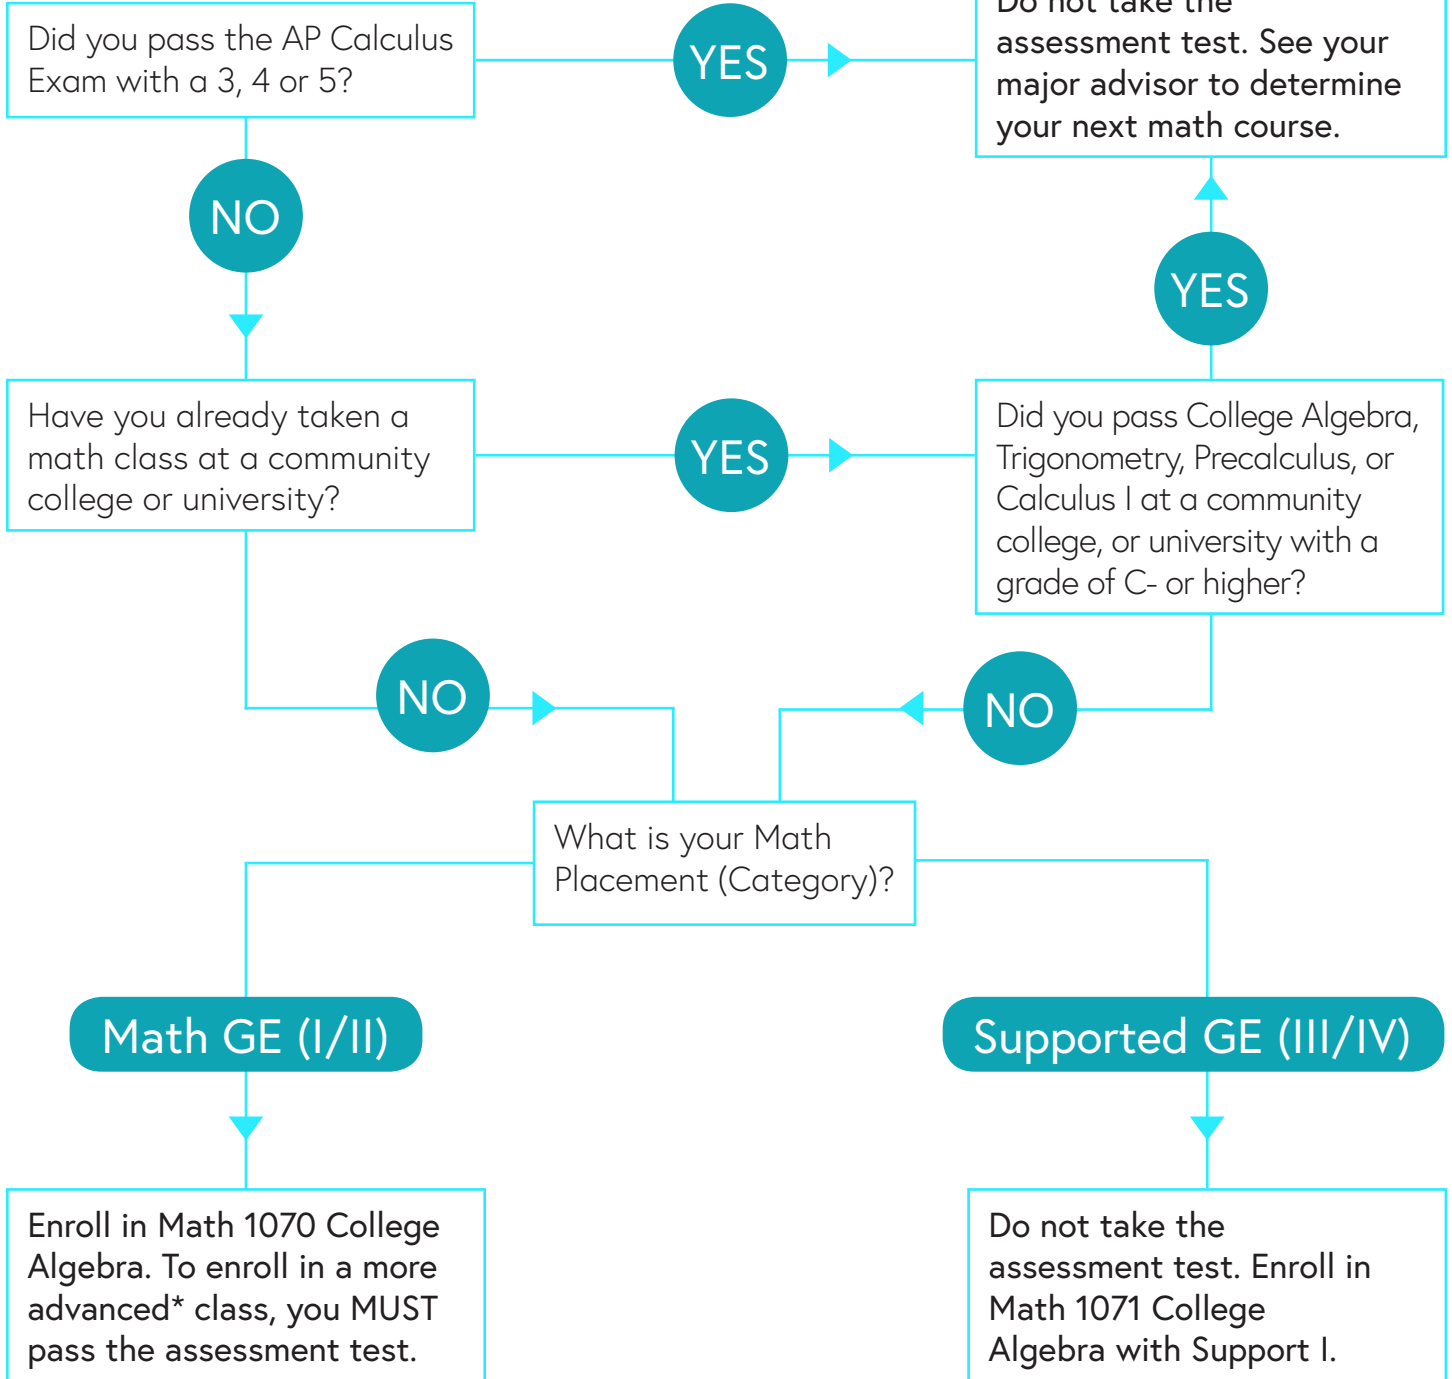

# Assessment Flow Chart

**Applicable to the following majors:**

Biological Sciences, Chemistry, Computer Science, Geology, Mathematics, Physical Science, Physics, Liberal Studies with a Mathematics Concentration

**Applicable to the following minors:**

Mathematics

**Start here**

\*Math 1080 Trigonometry, Math 1100 Precalculus, Math 1410 Calculus I.