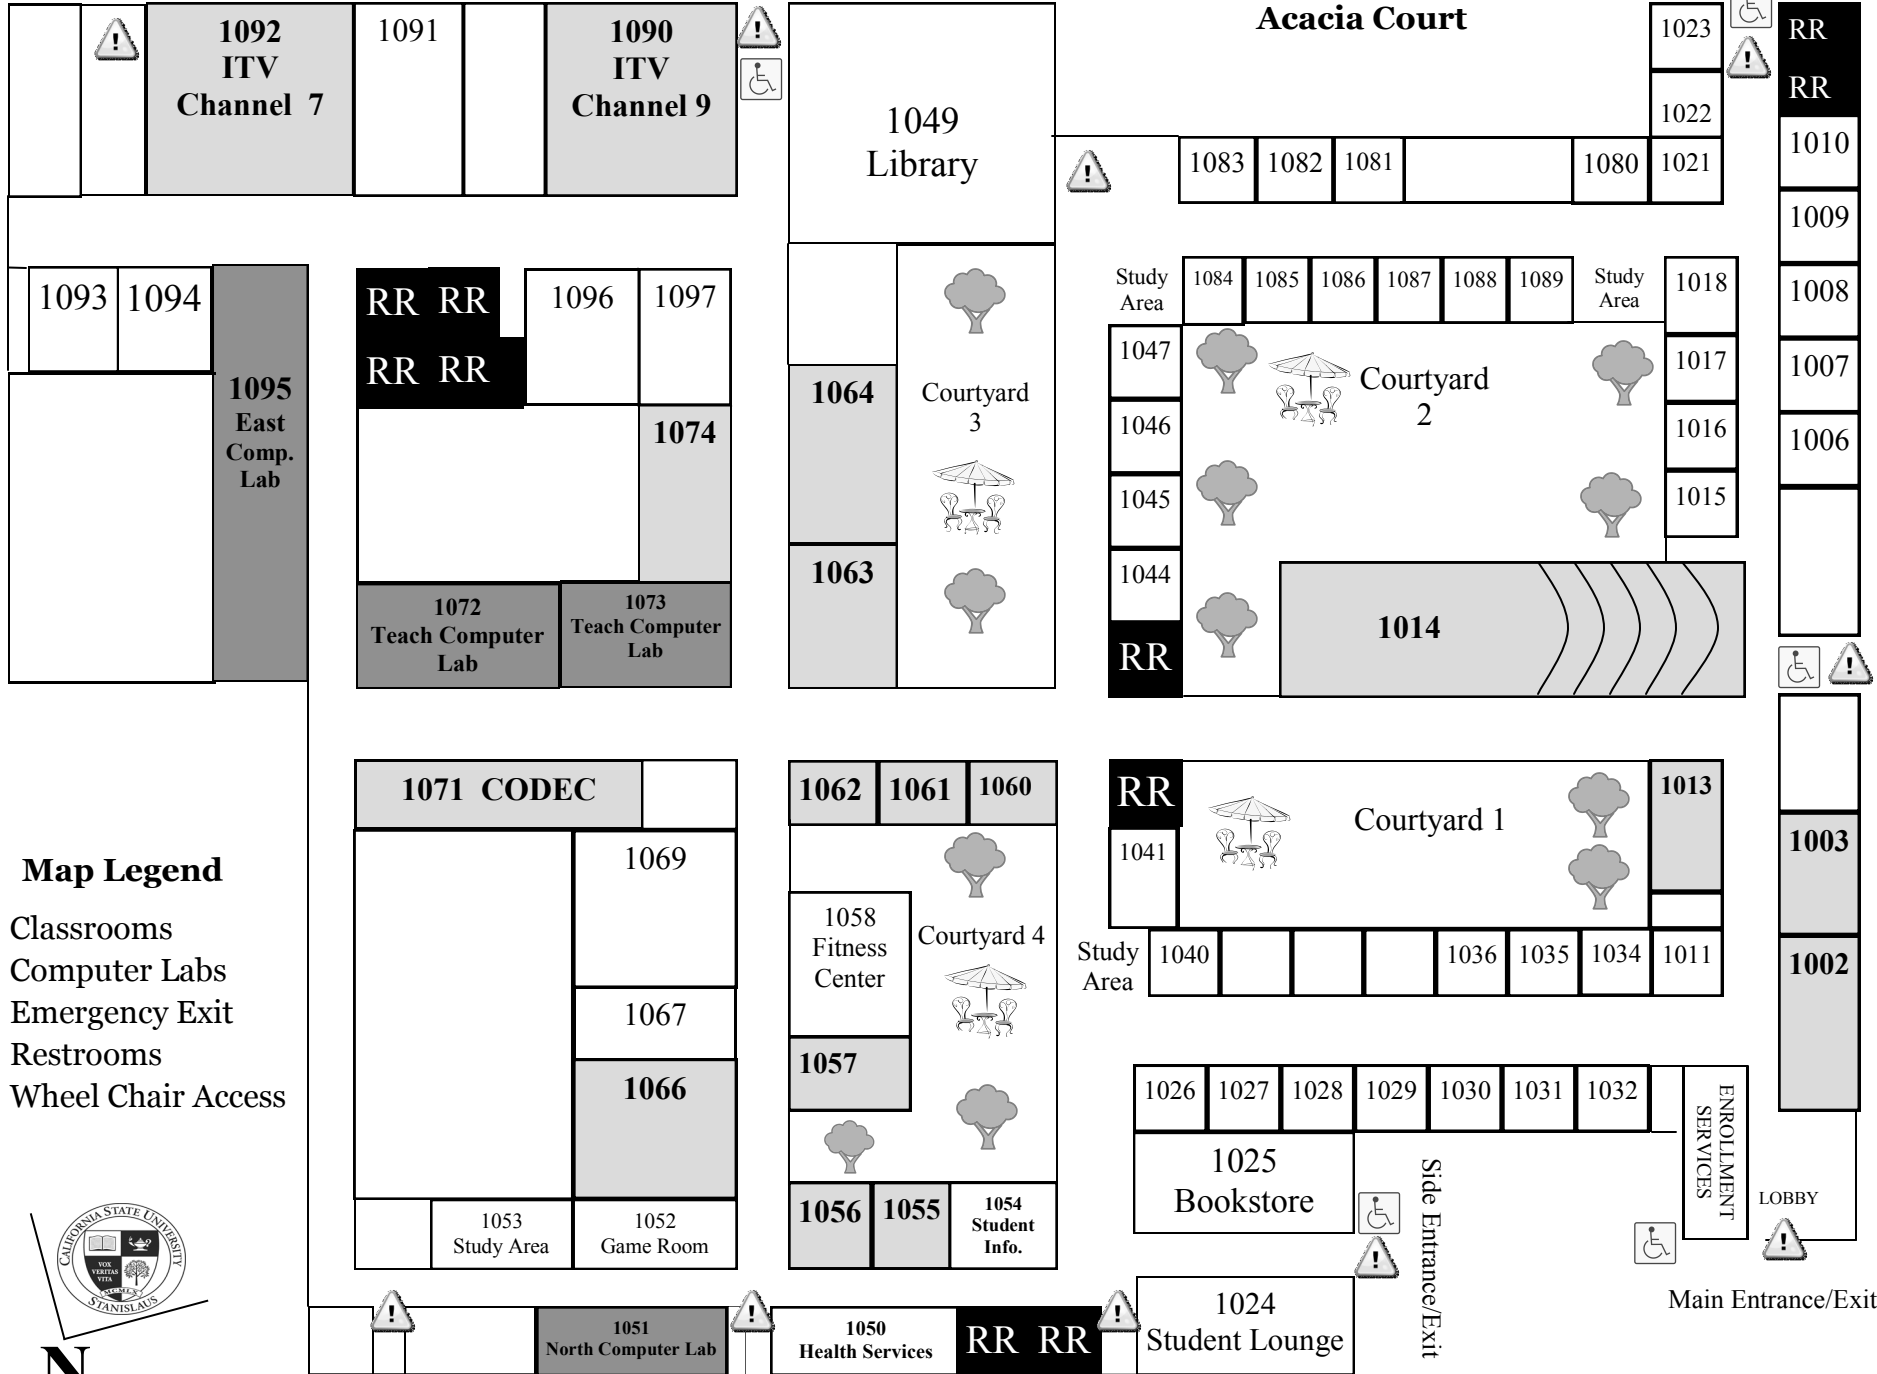

ACACIA St.

GRANT St.

South Entrance/Exit

CSU STANISLAUS STOCKTON CENTER

South Entrance/Exit

Acacia Court

Map Legend

- Classrooms
- Computer Labs
- ! Emergency Exit
- RR Restrooms
- ♿ Wheel Chair Access

West Entrance/Exit

CALIFORNIA St.

MAGNOLIA St.