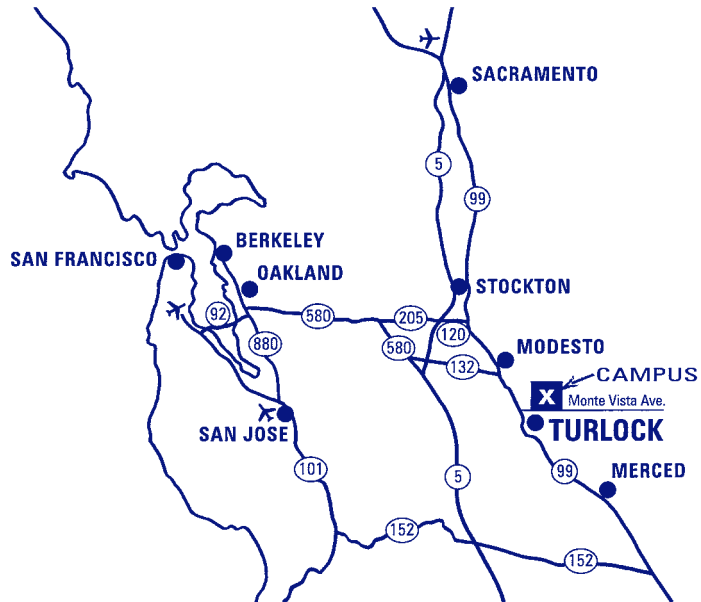

CSU STANISLAUS Turlock, California

Central Valley WACAC College Fair

GETTING TO TURLOCK:

On Hwy. 99 coming from the north or south, take Monte Vista Ave. exit, travel east about one mile. Enter campus parking lots from either Monte Vista Ave. or Geer Rd. for the closest parking

Free parking is available in lots 8 and 10

CALIFORNIA STATE UNIVERSITY | STANISLAUS

One University Circle, Turlock, CA 95382 • 209-667-3070 • 1-800-300-7420 (CA only)