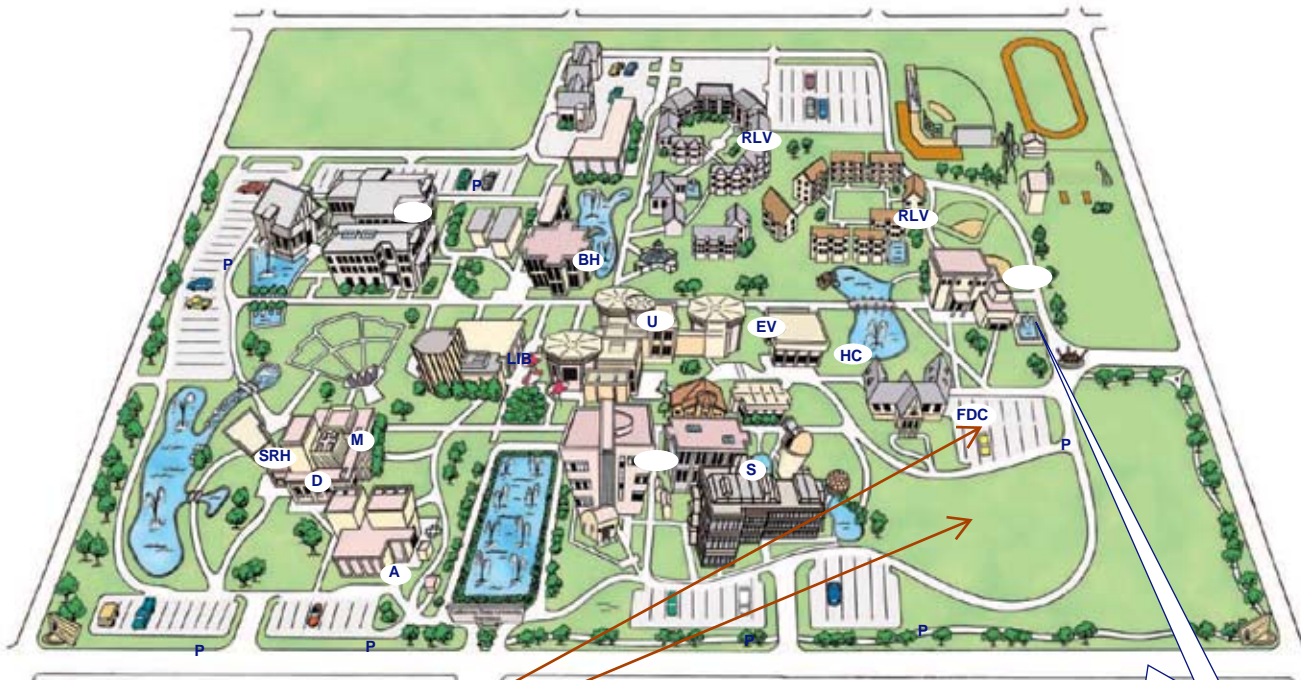

CSU STANISLAUS Turlock, California

Central Valley WACAC College Fair

GETTING TO TURLOCK:

On Hwy. 99 coming from the north or south, take Monte Vista Ave. exit, travel east about one mile. Enter campus parking lots from either Monte Vista Ave. or Geer Rd. for the closest parking

- A Art Building
- BH Dorothy & Bill Bizzini Hall
- D Drama Building
- DBH Demergasso-Bava Hall
- EV Event Center
- FDC Faculty Development Center
- HC Health Center
- LIB Library Building
- M Music Building
- SRH Flora & Bernell Snider Music Recital Hall
- MSR Mary Stuart Rogers Educational Services Building
- RLV Residential Life Village
- S Science Building
- U University Student Union
Main Dining Hall
So. Dining Hall
No. Dining Hall
- WA Warrior Arena

Free parking is available in lots 8 and 10

CALIFORNIA STATE UNIVERSITY | STANISLAUS

One University Circle, Turlock, CA 95382 • 209-667-3070 • 1-800-300-7420 (CA only)