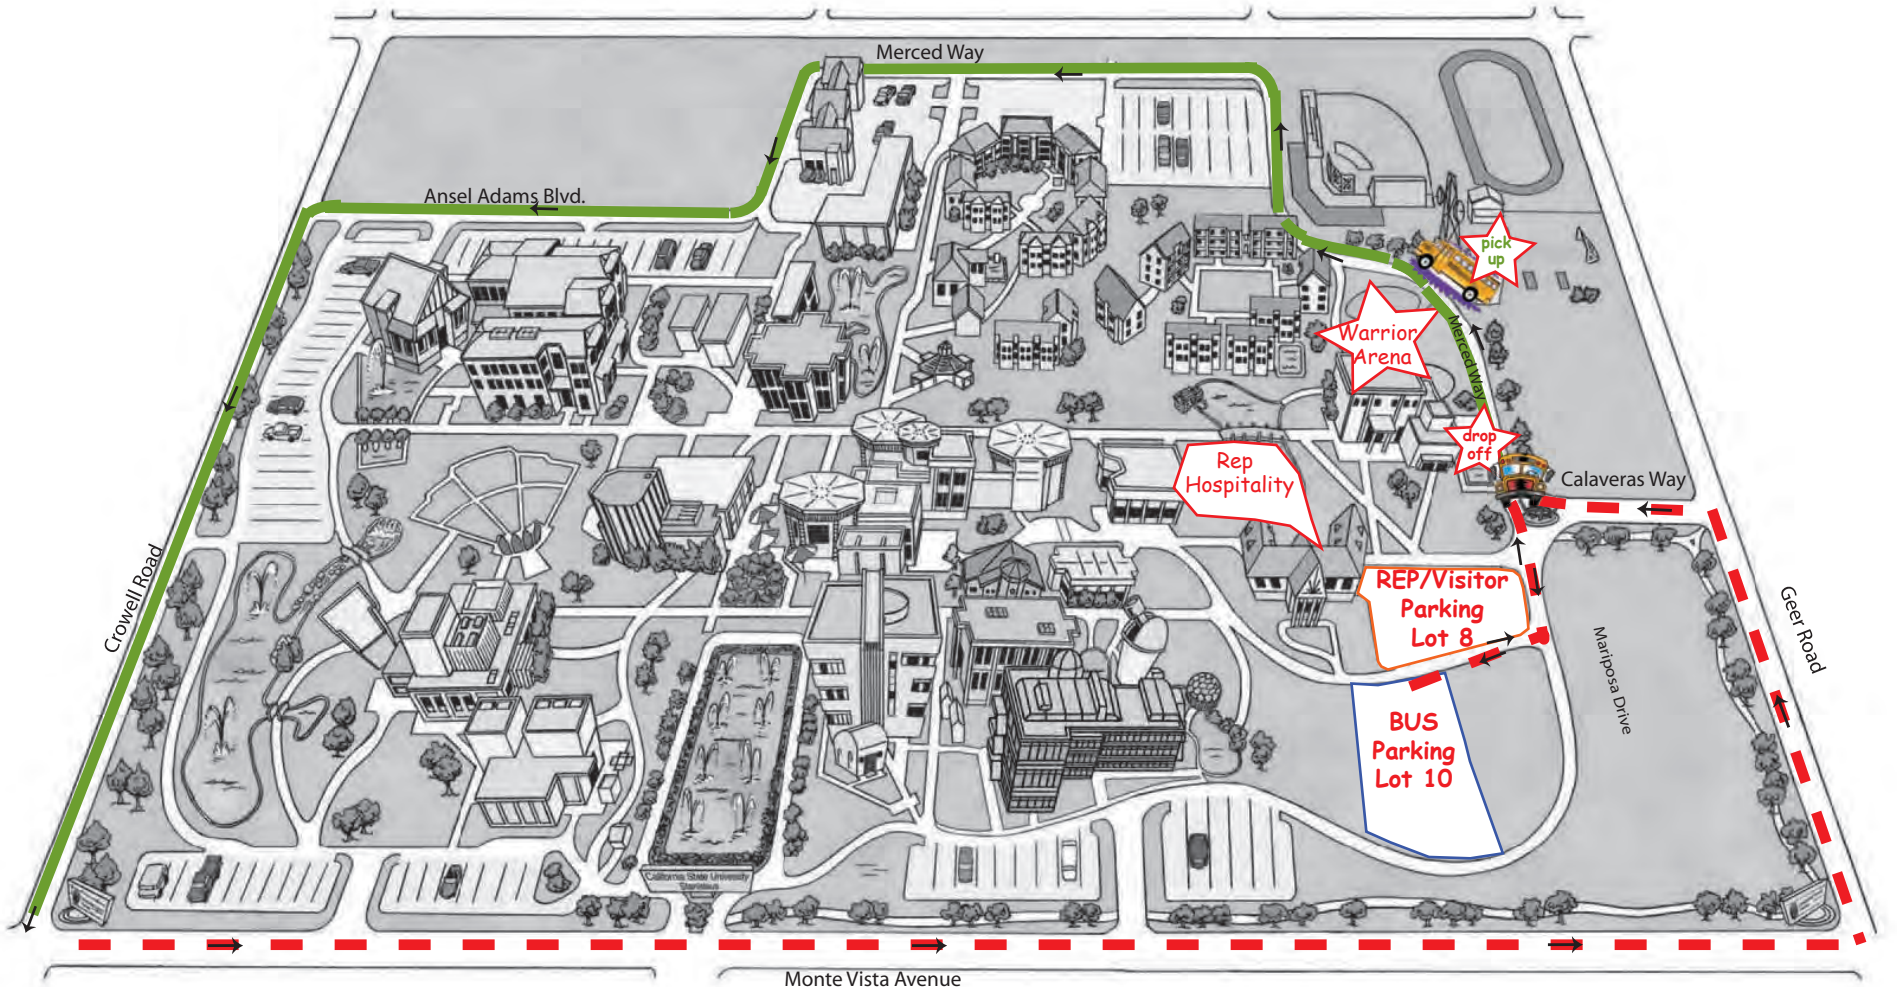

## California State University, Stanislaus

One University Circle - Turlock, California

### Bus Route

**■ ■ DROP OFF:** From Monte Vista Avenue, turn north (left) on Geer Road then west (left) on Calaveras Way. Follow Calaveras Way to roundabout for unloading. Proceed to the bus parking.

**■ PICK UP:** From bus parking, turn left onto Mariposa Drive, go passed the roundabout to Merced Way to the pick up area on the right. Follow Merced Way to Ansel Adams and then turn left on Crowell Road.